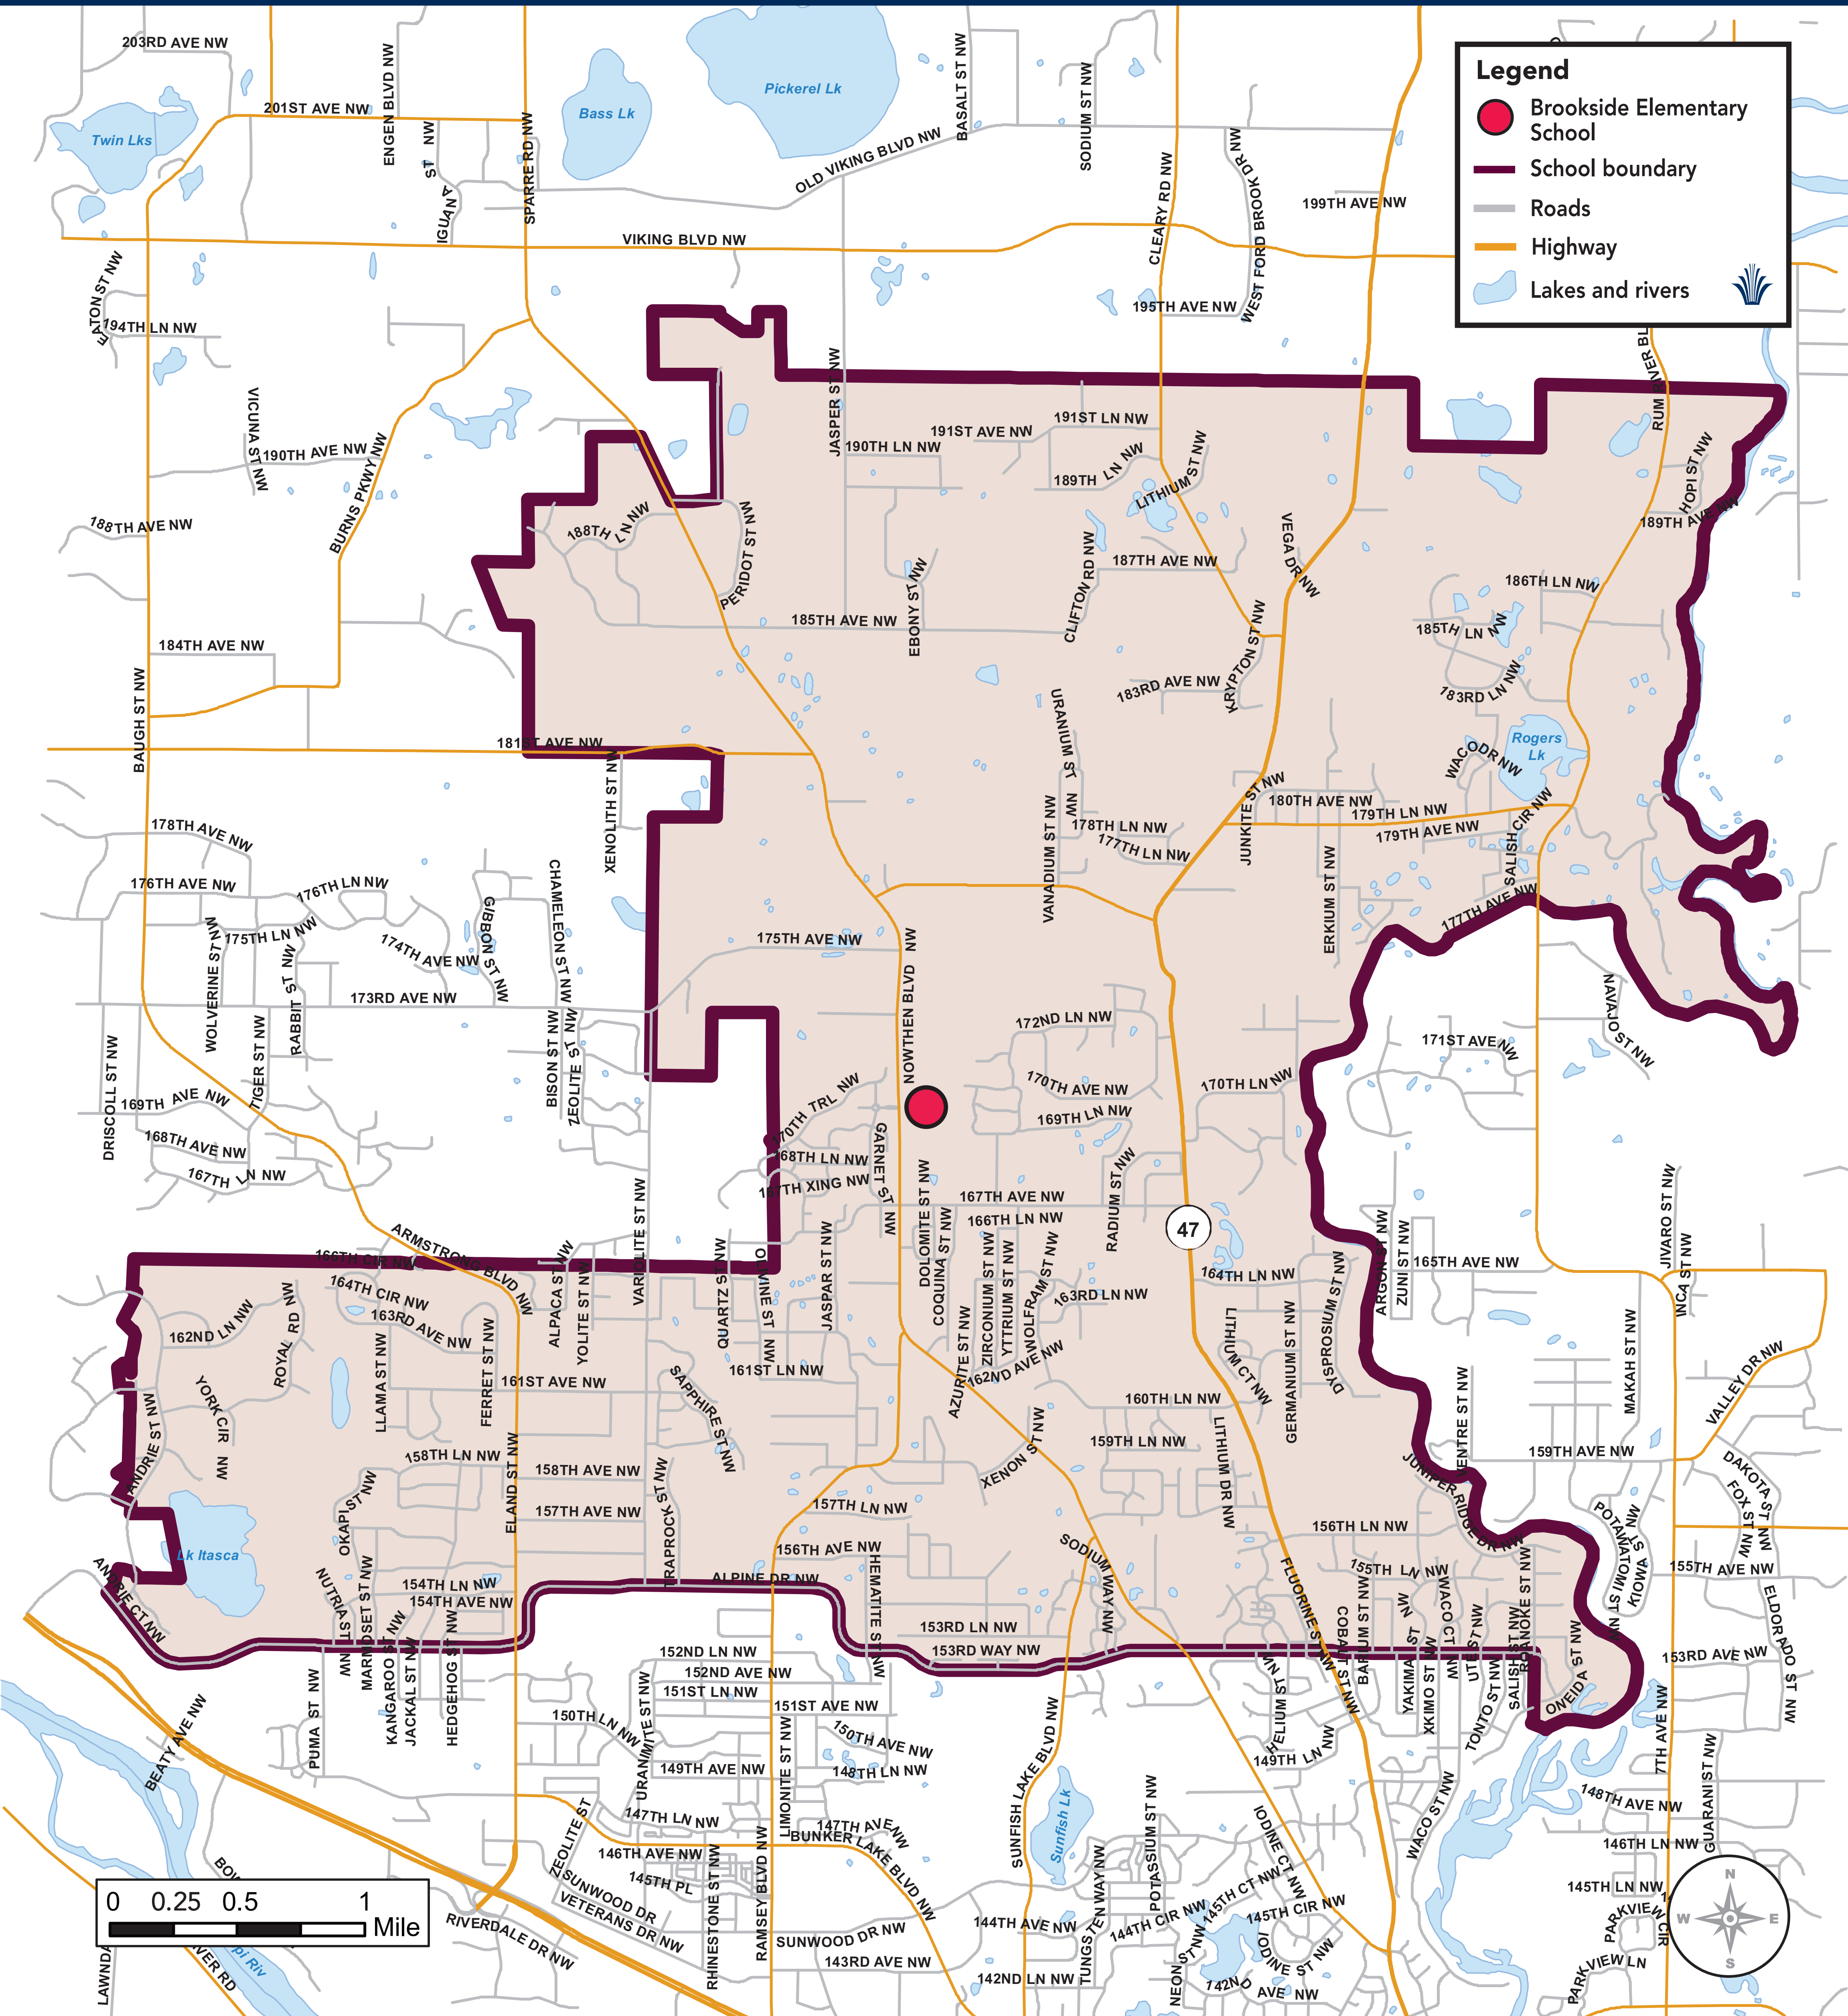

BROOKSIDE ELEMENTARY SCHOOL

Enrollment area

September 2023

BROOKSIDE ELEMENTARY SCHOOL
 17003 Nowthen Blvd. NW, Ramsey, MN 55303
 763-433-5200
ahschools.us/brookside